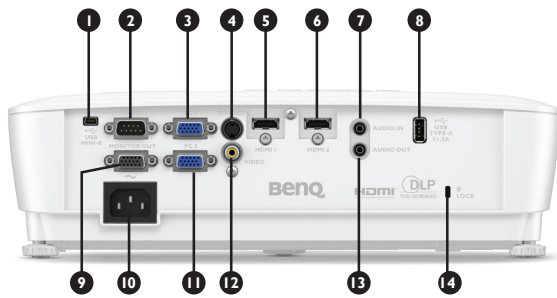

Input and Output Terminals

- ❶ USB Type min B (For FW upgrade)
- ❷ RS232 Input (D-sub 9pin, male)
- ❸ Computer Input (D-sub 15pin, Female)
- ❹ S-Video
- ❺ HDMI 1
- ❻ HDMI 2
- ❼ Audio Input (mini jack)
- ❽ USB Type A (1.5A power)
- ❾ Monitor Output (D-sub 15pin, Female)
- ❿ AC Power cord inlet
- ⓫ Computer Input (D-sub 15pin, Female)
- ⓬ Composite Video (RCA)
- ⓭ Audio Output (mini jack)
- ⓮ Kensington anti-theft lock slot