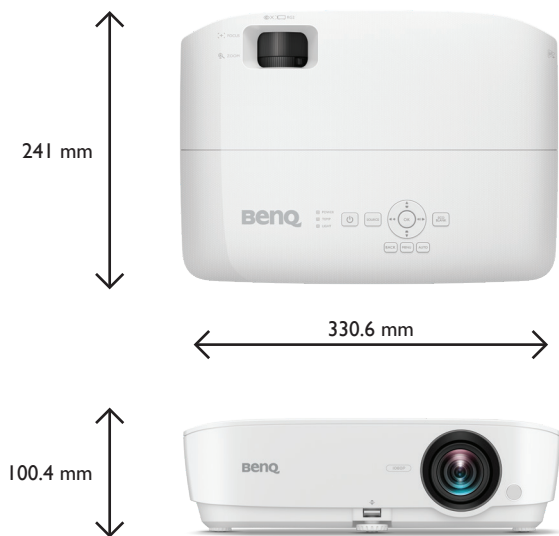

Dimensions